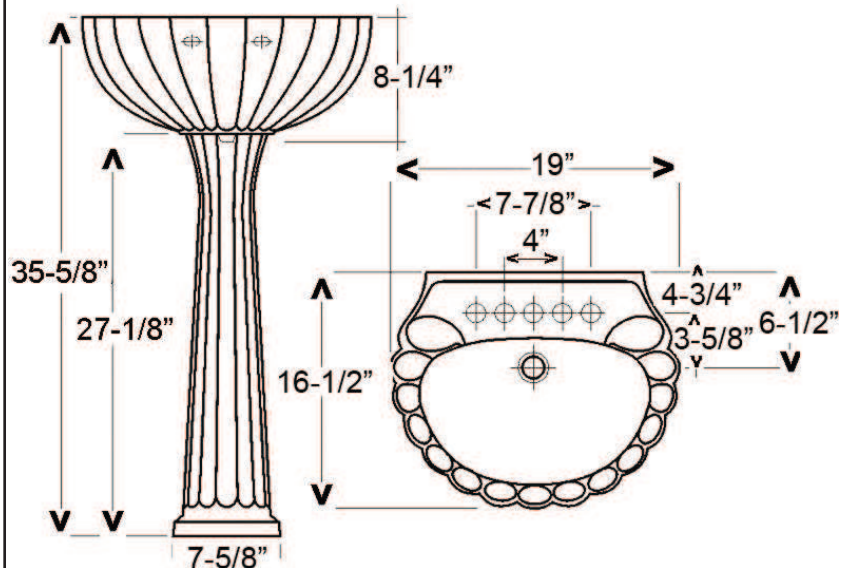

BALI PEDESTAL LAVATORY

Cat. No.
3-58X

Faucet not included

W: 19"
D: 16 1/2"
H: 35 3/8"
Flange: 1 5/8"

Features:

- ▶ Made of Vitreous China
- ▶ Available for 4" CC or 8" Widespread
- ▶ Fluted Basin and Column
- ▶ Can Be Installed Using Toggle or Molly Bolts (not included)

*For ease of installation, order one of the following:

1. Hangers (pair) \$4.75
2. Bracket (one) \$11.50

Colors:

WH White
BQ Bisque

Compliance Certification

Meets or exceeds the following specifications: ASME A112.19.2
2008 and CSA B45.1-08 for ceramic plumbing fixtures.

Interior Dimensions:

Basin Interior: 15 1/4"W x 9 5/8"D
Basin Depth: 5 3/4"
Mount bolts height: 33 1/2"
Mount holes cc: 3 3/4"
Faucet and spout holes: 1 1/8"(4")
1 3/8"(8")

Dimensions of fixture are nominal and may vary within the range of tolerances established by ASME Standard A112.19.2-2008. Dimensions and specifications subject to change without notice.